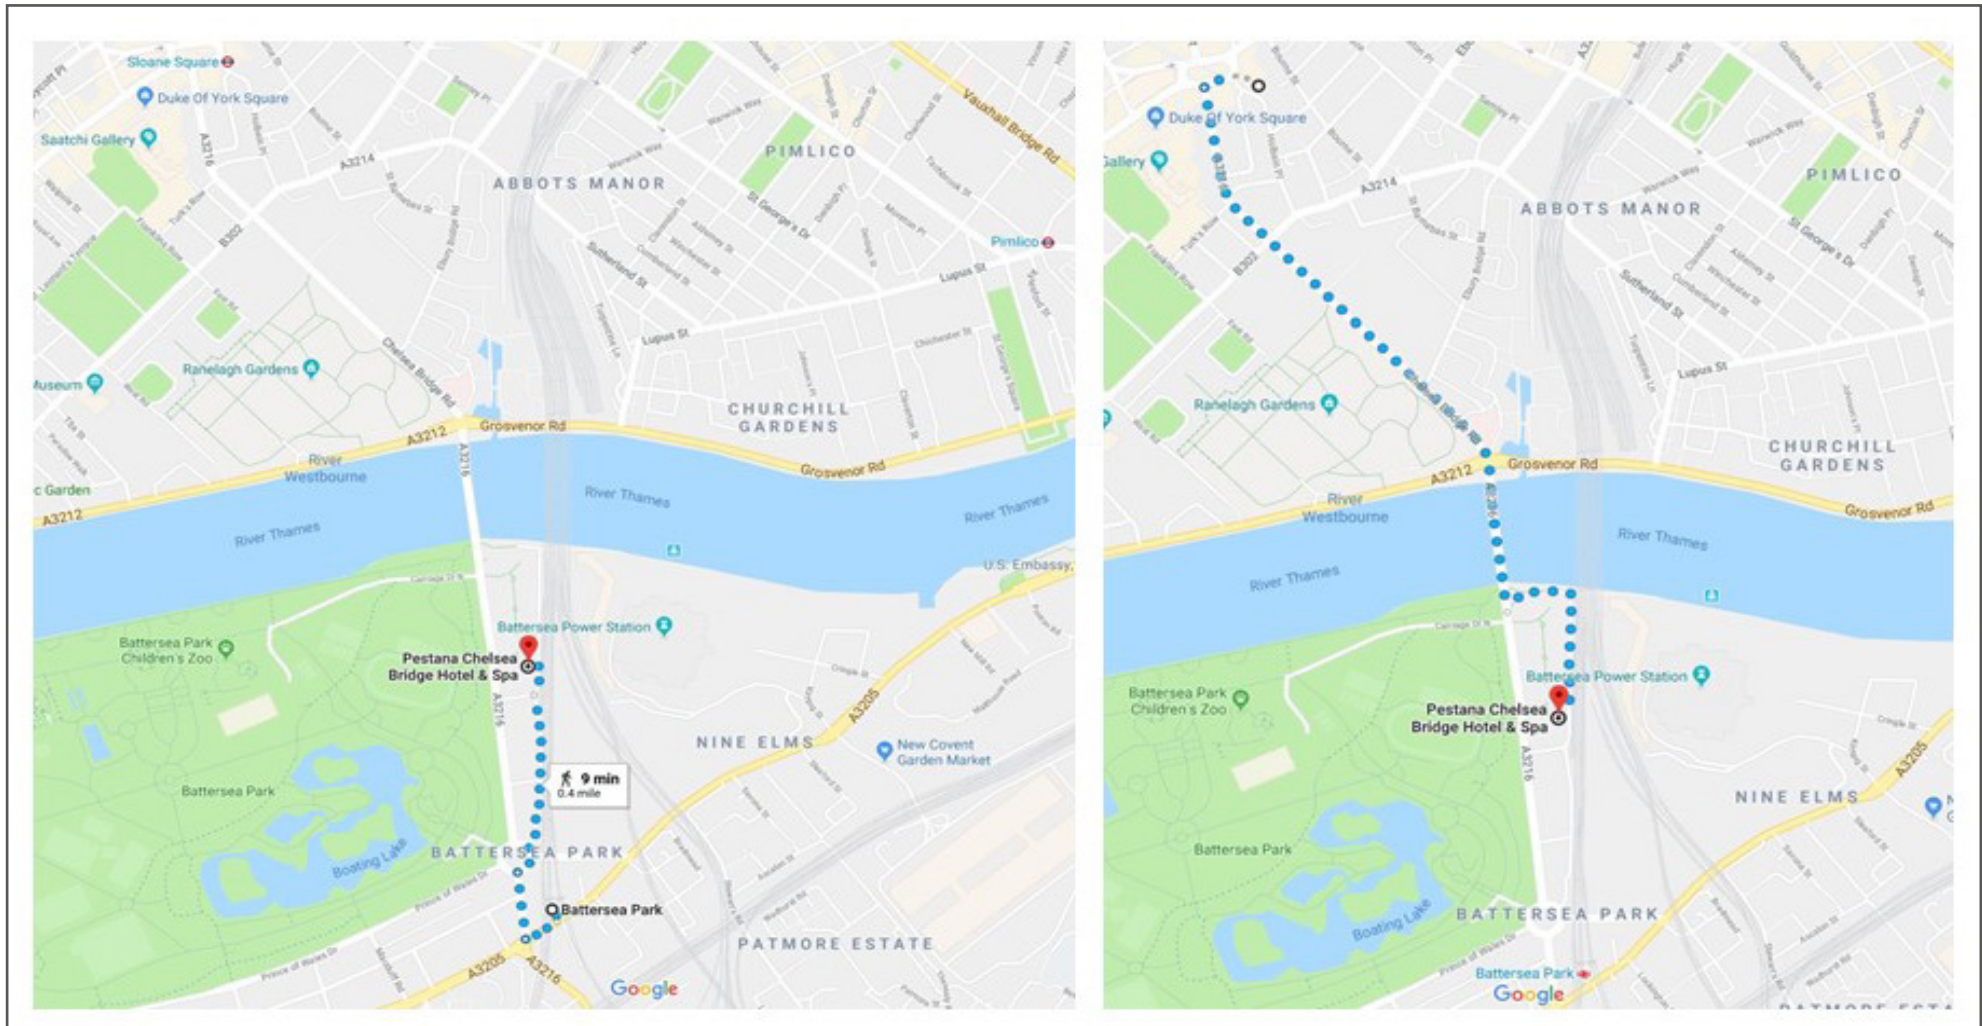

How to get to the Pestana Chelsea Bridge Hotel

NEAREST **TUBE** STATION Sloane Square (15 min walk to Pestana)
NEAREST **TRAIN** STATION Battersea Park (8 min walk to Pestana)

BUSES 44 137 452

▶ CLICK HERE FOR GOOGLE MAP